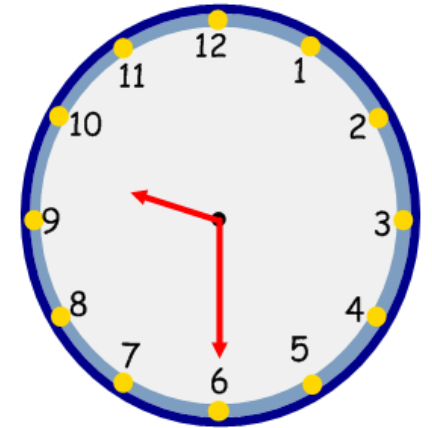

9:30am

Half past nine in
the morning

09:30