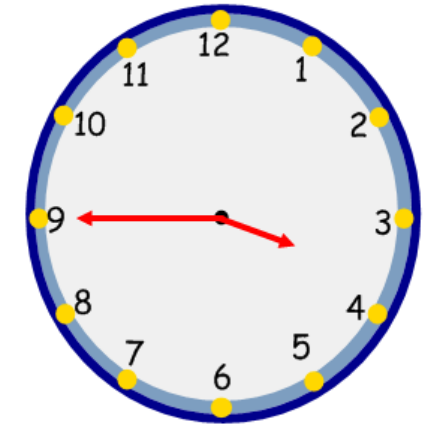

3:45am

Quarter to four
in the morning

03:45